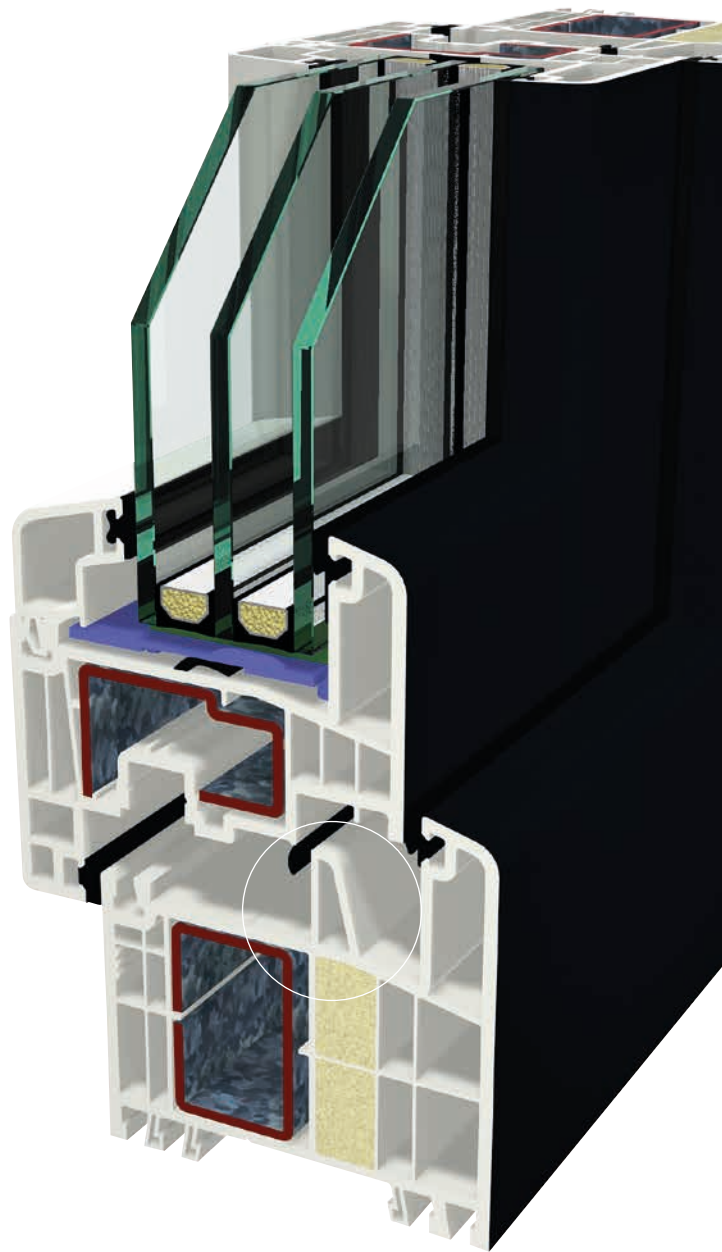

INNOVATION MIT SYSTEM

GEALAN S 9000 plus

Stable middle sealing

Focus on security

EVOLUTION OF THE SYSTEM

S 9000 SYSTEM PLATFORM HAS BEEN DEVELOPED FURTHER

S 9000 plus

S 9000 plus is a new GEALAN middle-sealing system with a stable rib on the inner part of the window frame. The middle-sealing rib effectively protects mechanical parts of the window from external factors. Middle-sealing systems ensure heat insulation thanks to their superior properties.

Ideal for Large Coloured Elements

Excellent static properties make S 9000 plus ideal for large GEALAN-acrylcolor® coloured surface elements. The stability and security of S 9000 plus system windows can be further enhanced with the STV® adhesion technology from GEALAN.

A photograph of a modern building facade featuring balconies with metal railings and vertical slat panels in a light brown color. The building has a clean, geometric design with white and brown tones. The sky is blue with light clouds.

Reliable Anti-Burglary Protection

Even the standard S 9000 design already has a level of security which is hard to surpass. Nevertheless, the new middle-sealing gasket of the S 9000 plus system makes life even more difficult for burglars. Most breakings are accomplished by levering out the window with a screwdriver or other tool inserted between the frame and the sash. This is exactly where a burglar is going to face an efficient barrier – the new solid gasket.