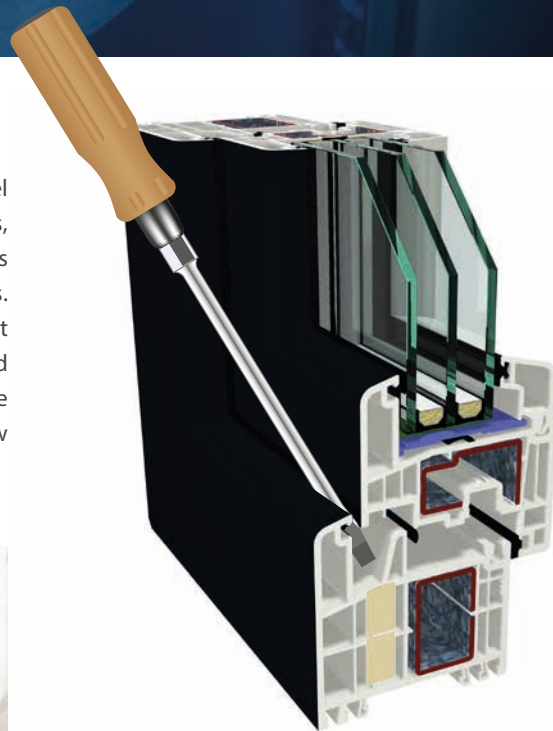

STV®

IKD®

The system is also compatible with the static dry glazing technology for greater security, and with insulation of the inner profile chamber for better heat insulation.